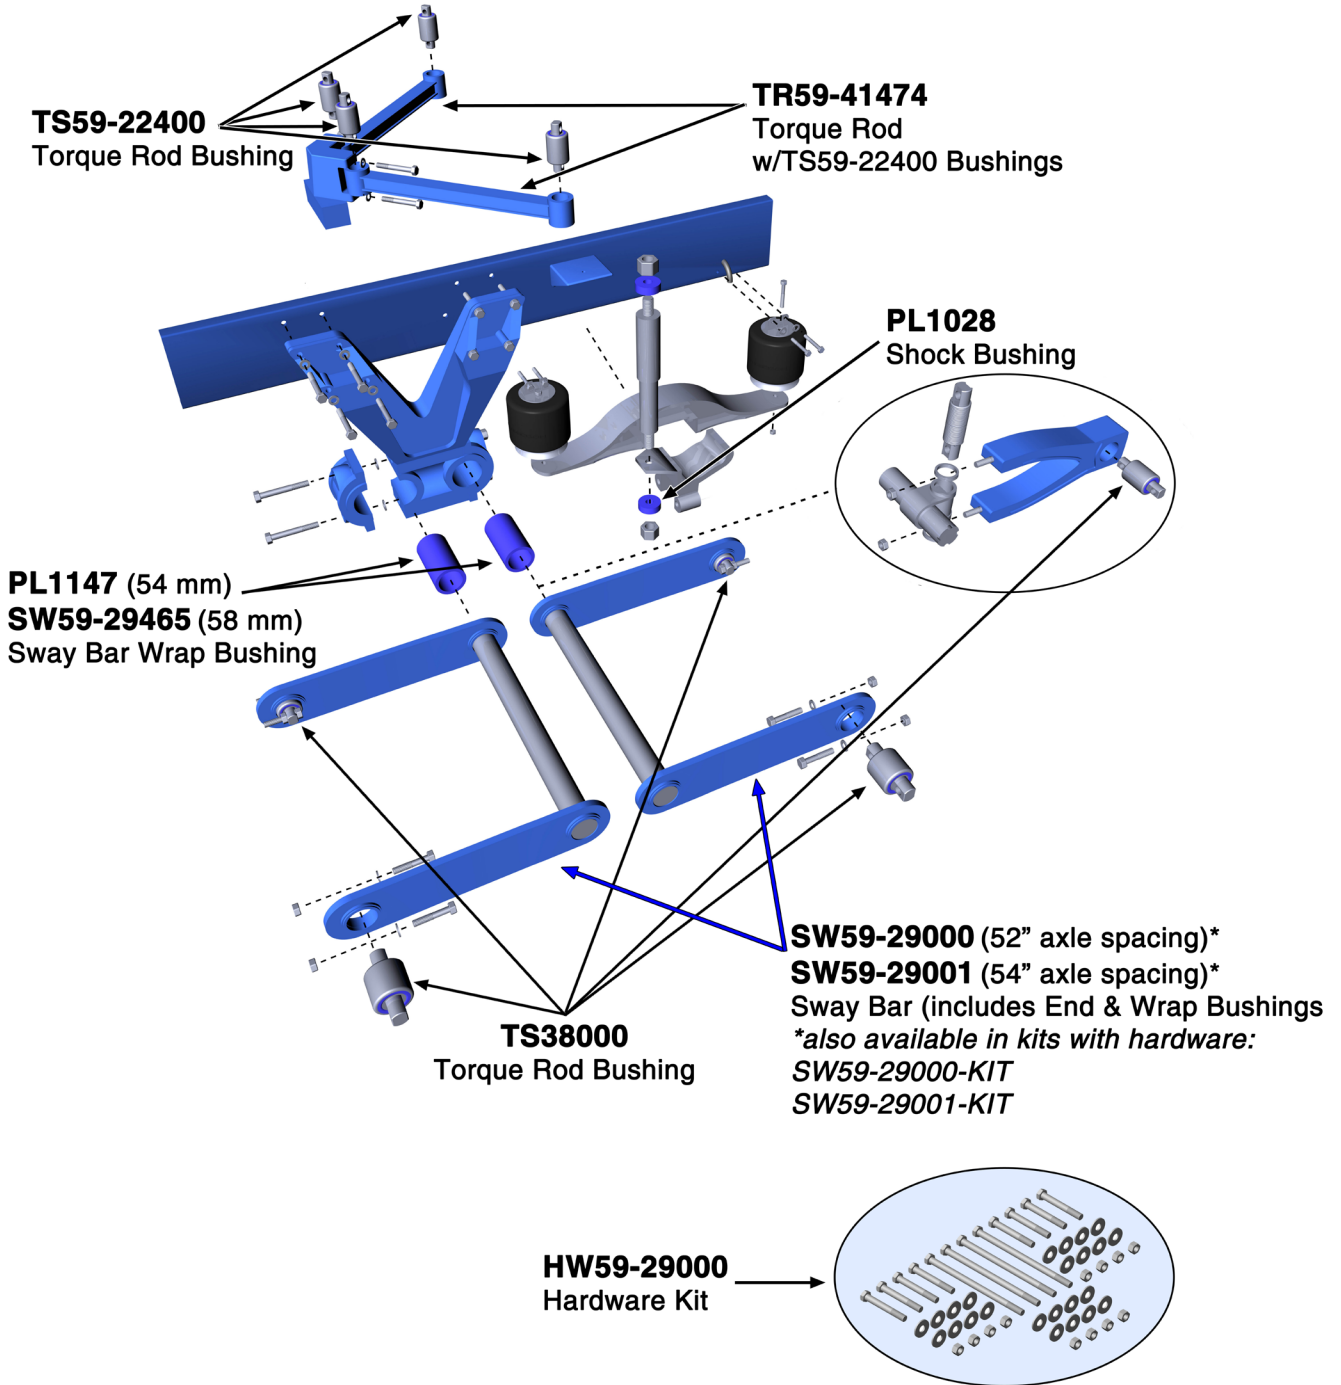

# SUSPENSION SCHEMATICS

## ATRO PARTS

ENGINEERED | DURABLE | RELIABLE  
 MANUFACTURED IN ST. CLAIR, MISSOURI | U.S.A.

### KENWORTH AIRGLIDE 200/400

CELEBRATING 30 YEARS  
**ATRO**  
 POLYURETHANE • SOLUTIONS

POLYURETHANE PARTS | SOLUTIONS FOR HEAVY TRUCKS

ATROBUSHING.COM  
 ©2017 ATRO ENGINEERED SYSTEMS, INC.

6 Bolte Lane  
 St. Clair, Missouri 63077 | U.S.A.  
 (800) 325.6114 | Fax (866) 920.2005