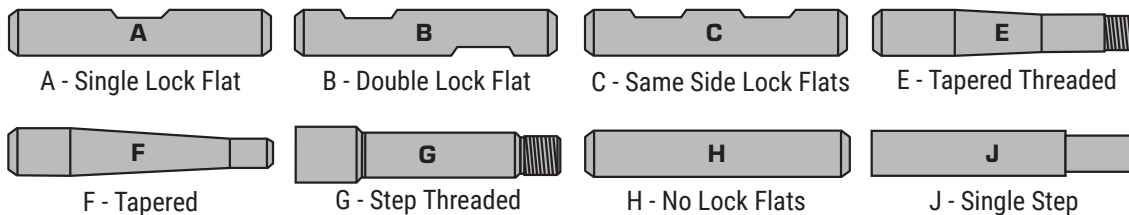

Legend - Type of Pin

Scan the Code
for additional information

PS002-062921

**WITH ATRO BEHIND YOU,
DRIVE FORWARD.**

STEERING » SUSPENSION » TORQUE ROD » TRAILER » UNDERHOOD

6 Bolte Lane
St. Clair, Missouri 63077 | U.S.A.
(800) 325.6114 | Fax (866) 920.2005
www.atrobushing.com

©2021 ATRO ENGINEERED SYSTEMS, INC.