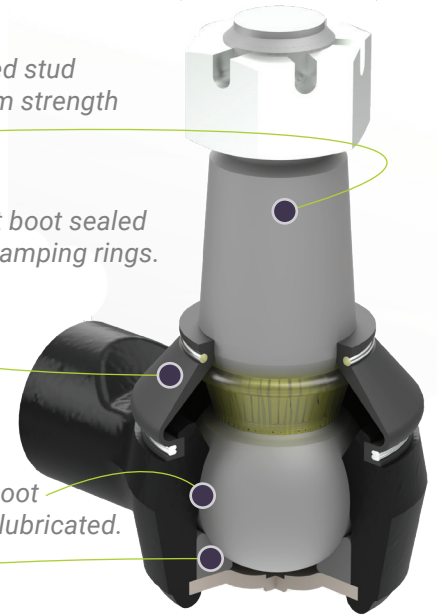

Maintenance-Free Ball Joint (First in Market)

Induction hardened stud provides maximum strength and durability.

Polyurethane dust boot sealed with water-tight clamping rings.

Socket and dust boot cavity are factory lubricated.

Polymer bearing reduces friction, maintains preload, and eliminates greasing.

Instructions and vehicle fit information are available at www.atroparts.com or this QR code.