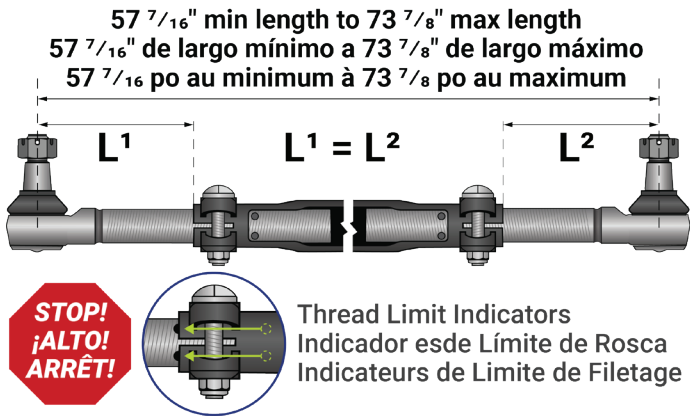

Universal Tie Rod Part Numbers

Brand	Description	Assembly	Left End	Right End
Steer King	Green Cap – Maintenance Free Typical for 12,000# Axles Adjustment Range: 57 3/8" to 73 7/8" C-C		SKT-0967-MFL	SKT-0967-MFR
Steer King	Blue Cap – Maintenance Free Typical for 16,000 & 20,000# Axles Adjustment Range: 57 3/8" to 73 7/8" C-C		SKT-1080-MFL	SKT-1080-MFR

ATRO Part #	Stud Threads	Stud Minor OD	Range of Adjustment
SKT-0967-MF	7/8"	0.967"	57 3/8" – 73 7/8"
SKT-1080-MF	7/8"	1.080"	57 3/8" – 73 7/8"