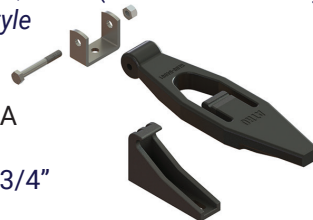

Length: 8-3/4"

Contains:

(1) HL00-64001

(1) HL00-64002

(1) Bracket

(1) Bolt

(1) Nut

HL00-64004

Hood Latch Kit

T600A, T800, W900 (1987-96 & 2003-10)

Exc. Ball Style

Replaces:

63011005

63011005A

L56-0001

Length: 8-3/4"