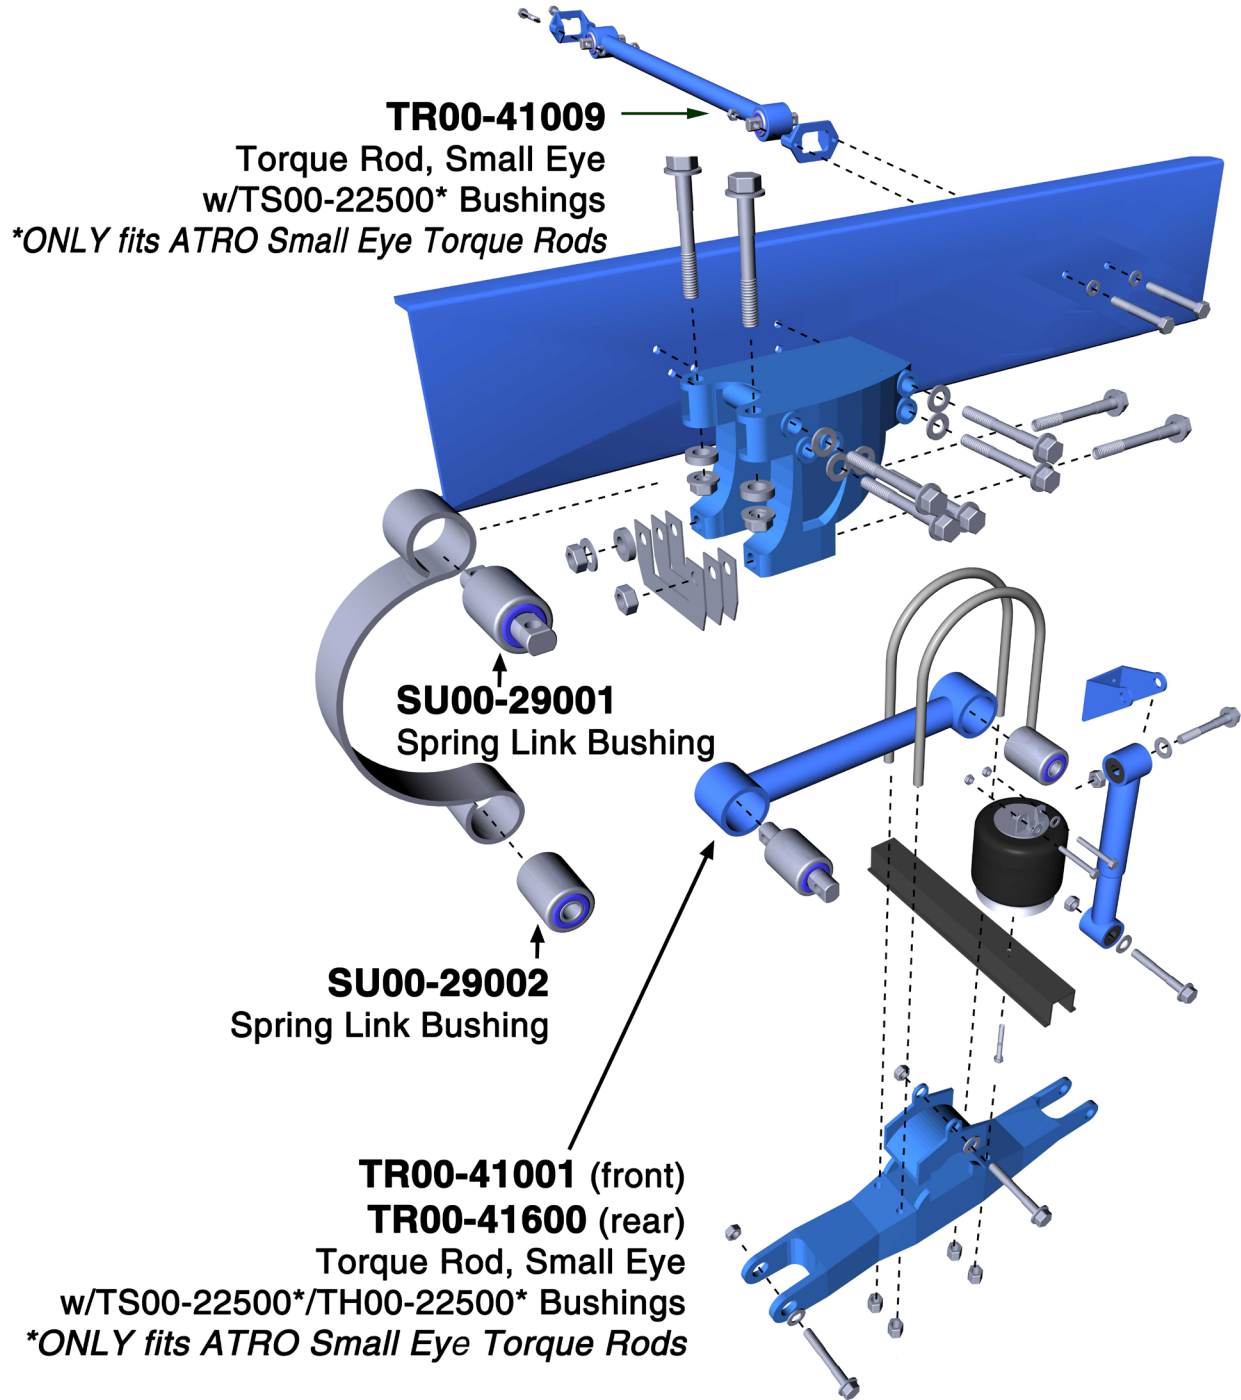

SUSPENSION SCHEMATICS

ATRO PARTS

ENGINEERED | DURABLE | RELIABLE
MANUFACTURED IN ST. CLAIR, MISSOURI | U.S.A.

KENWORTH AIRGLIDE 380 / PETERBILT FLEX AIR

CELEBRATING 30 YEARS
ATRO
POLYURETHANE • SOLUTIONS

POLYURETHANE PARTS | SOLUTIONS FOR HEAVY TRUCKS