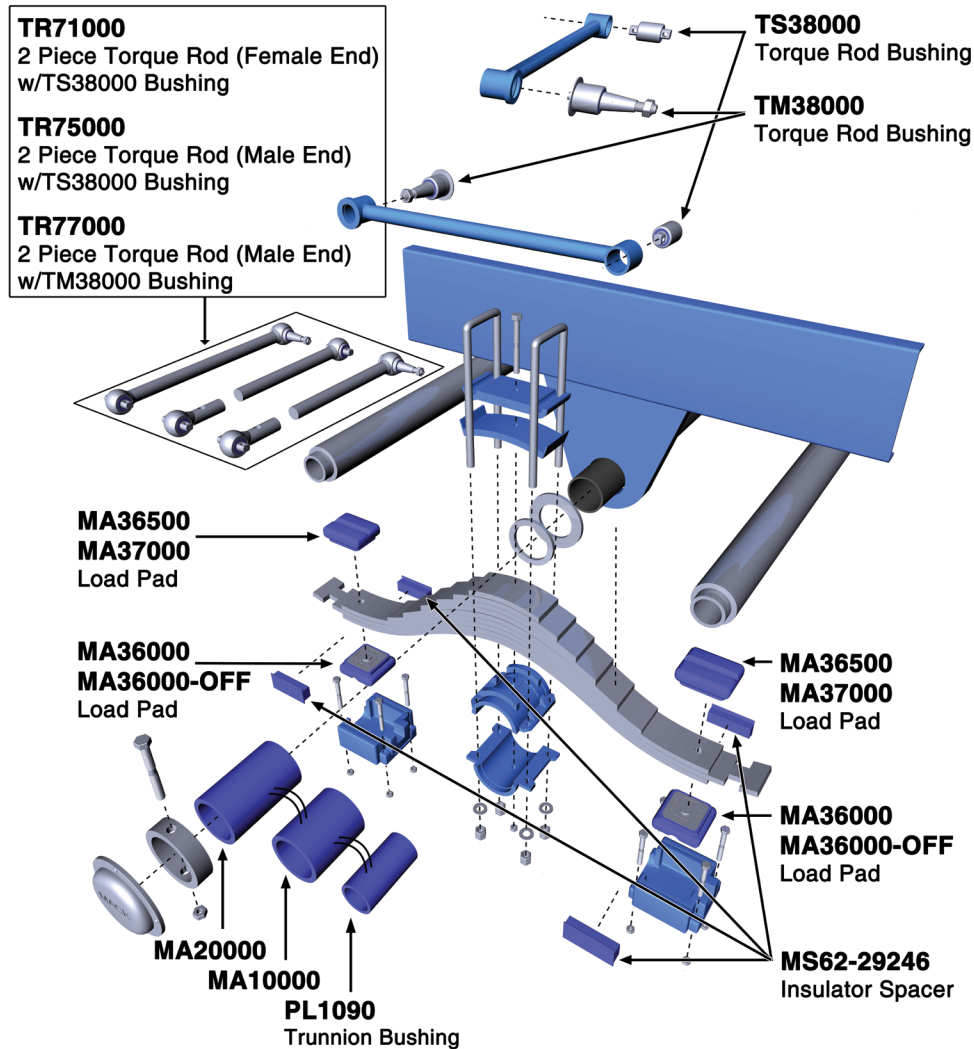

SUSPENSION SCHEMATICS

ATRO PARTS

ENGINEERED | DURABLE | RELIABLE
MANUFACTURED IN ST. CLAIR, MISSOURI | U.S.A.

MACK CAMELBACK

MACK Insulator Kits

SK50340

(4) MA36000
(4) MA36500

SK50340-HW

(4) MA36000
(4) MA36500
(1) HW62-50340

SK62-50340

(4) MA36000
(4) MA36500
(1) HW62-50340
(8) MS62-29246

SK50380

(4) MA36000
(4) MA37000

SK50380-HW

(4) MA36000
(4) MA37000
(1) HW62-50380

SK62-50380