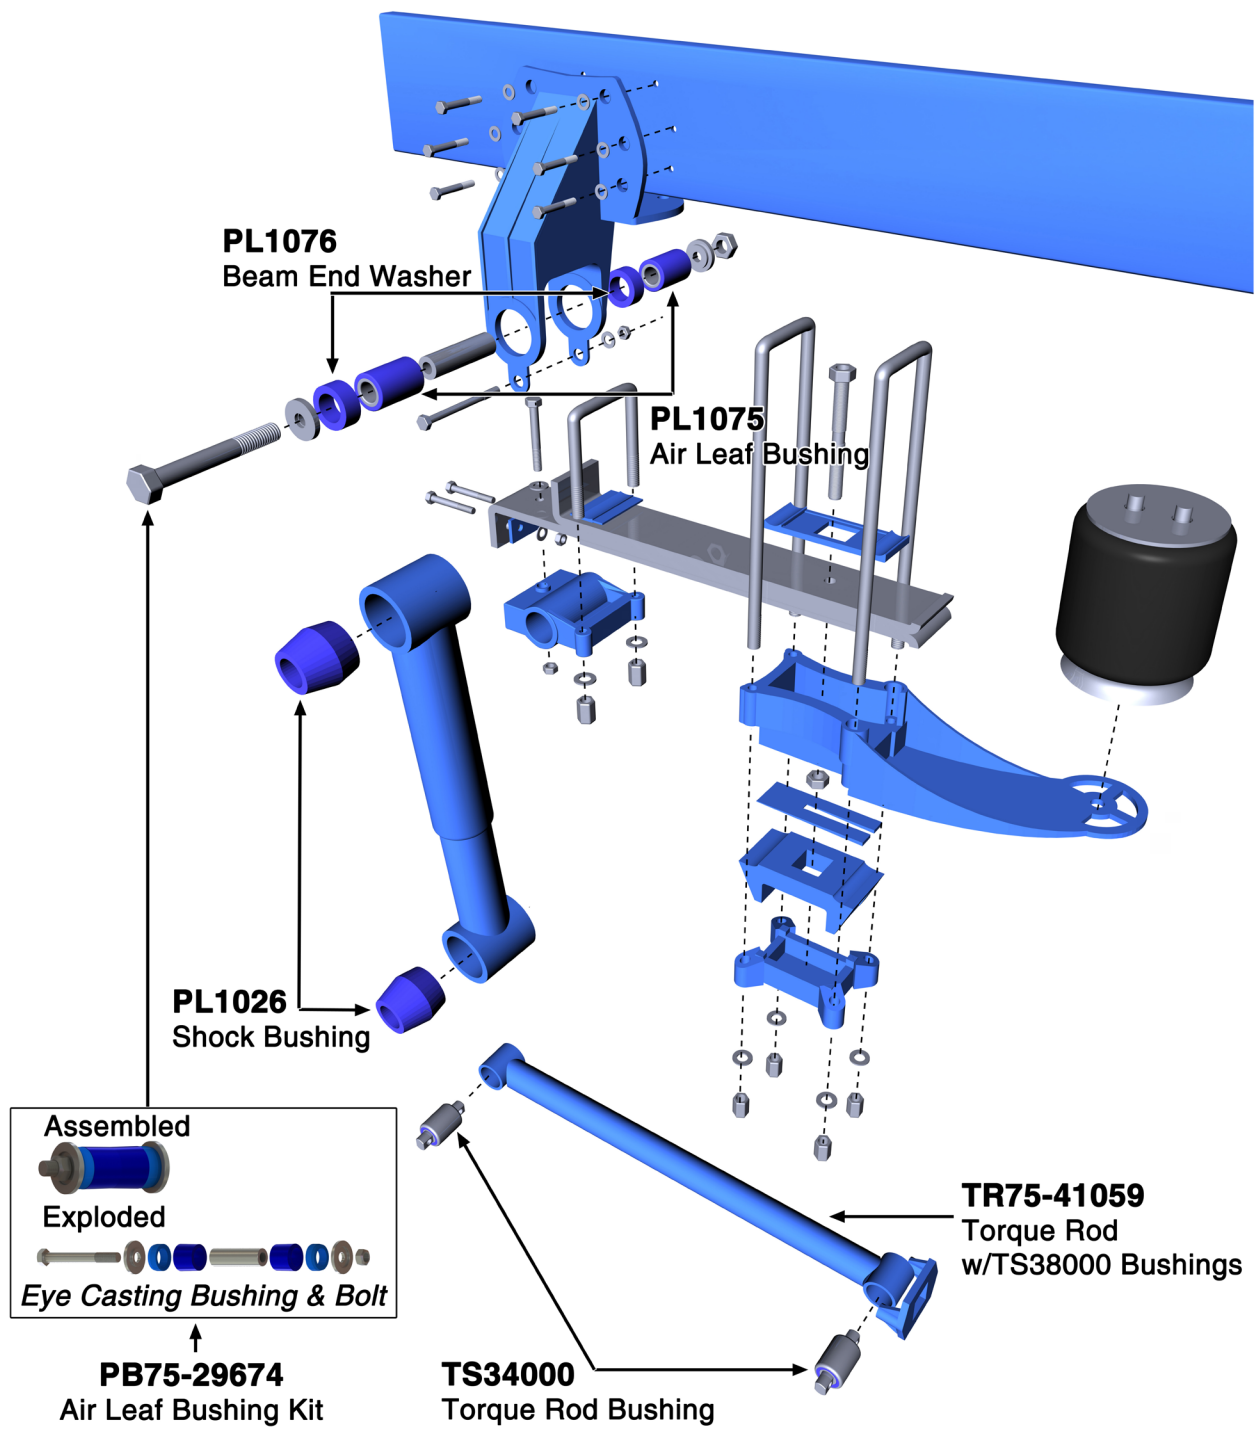

# SUSPENSION SCHEMATICS

**ATRO PARTS**  
ENGINEERED | DURABLE | RELIABLE  
MANUFACTURED IN ST. CLAIR, MISSOURI | U.S.A.

## PETERBILT AIR LEAF

CELEBRATING 30 YEARS  
**ATRO**  
POLYURETHANE • SOLUTIONS

POLYURETHANE PARTS | SOLUTIONS FOR HEAVY TRUCKS

ATROBUSHING.COM  
©2017 ATRO ENGINEERED SYSTEMS, INC.

6 Bolte Lane  
St. Clair, Missouri 63077 | U.S.A.  
(800) 325.6114 | Fax (866) 920.2005