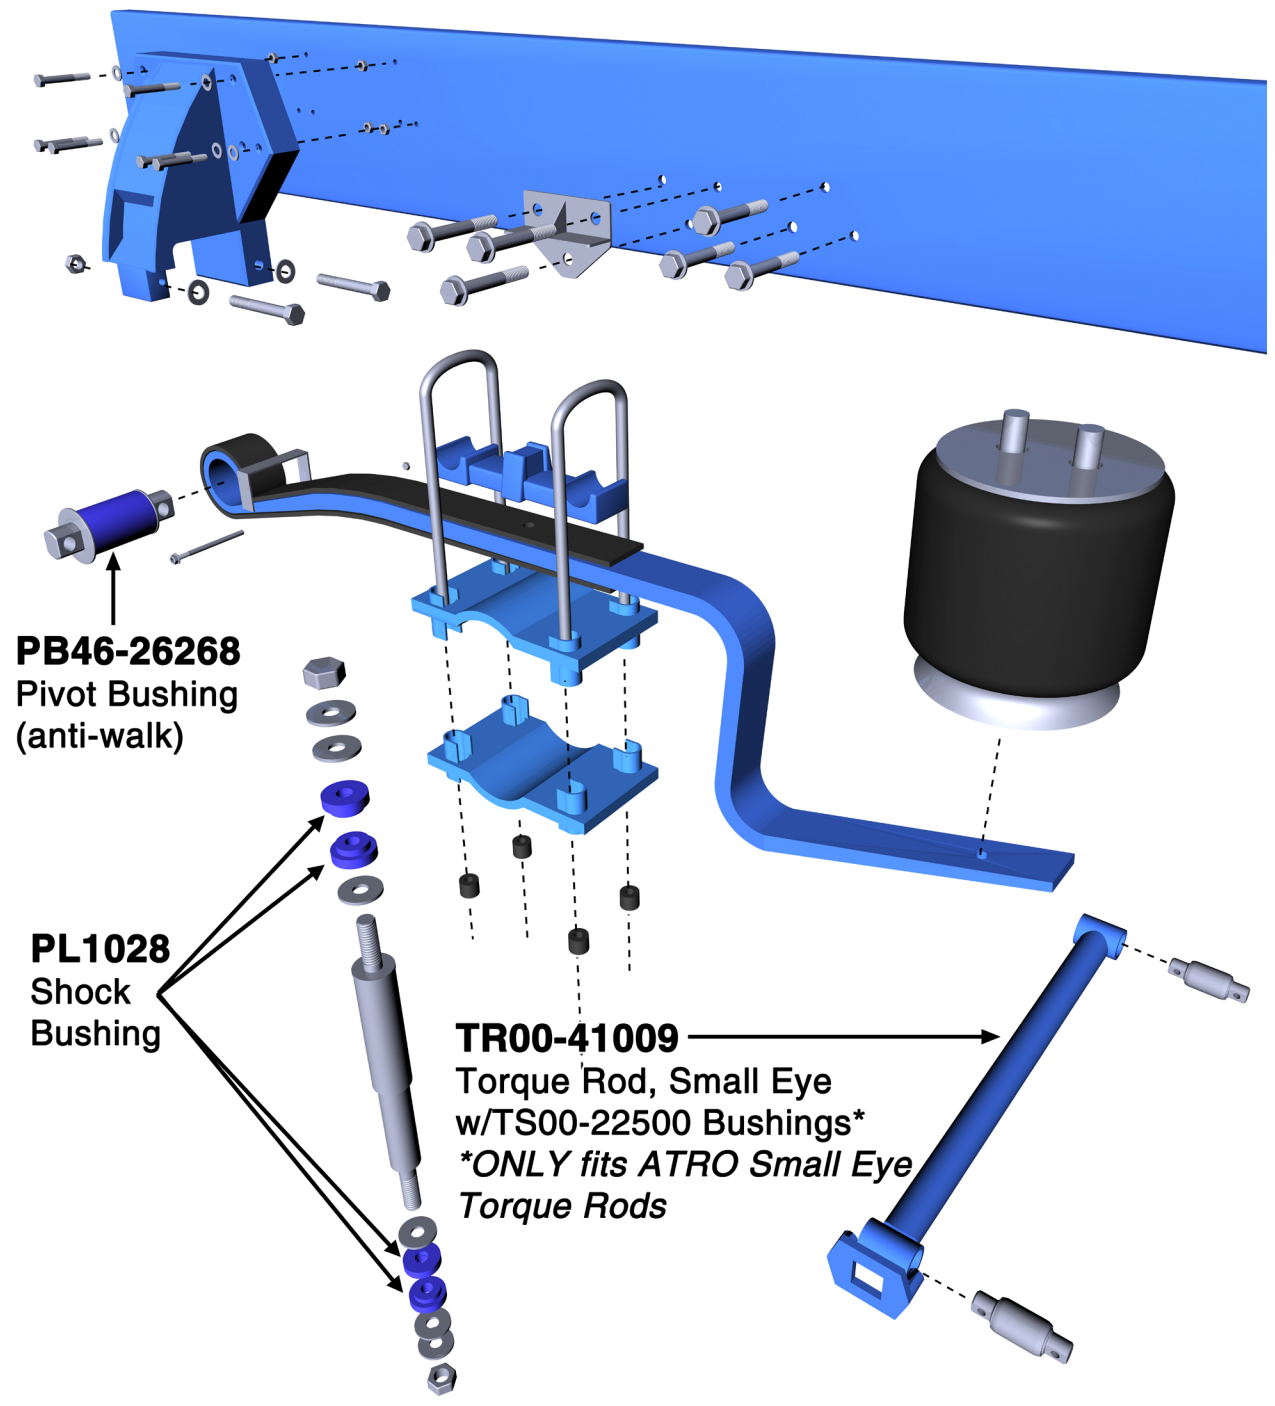

# SUSPENSION SCHEMATICS

**ATRO PARTS**  
ENGINEERED | DURABLE | RELIABLE  
MANUFACTURED IN ST. CLAIR, MISSOURI | U.S.A.

## PETERBILT NEW LOW MOUNT AIR LEAF

POLYURETHANE PARTS | SOLUTIONS FOR HEAVY TRUCKS

ATROBUSHING.COM  
©2017 ATRO ENGINEERED SYSTEMS, INC.

6 Bolte Lane  
St. Clair, Missouri 63077 | U.S.A.  
(800) 325.6114 | Fax (866) 920.2005